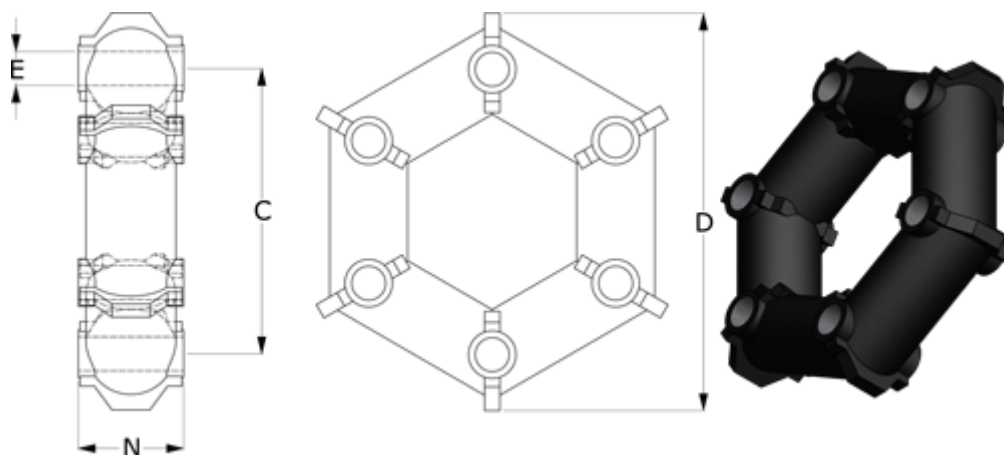

Data Sheet

Article number: 3271147

Description: Ortlinghaus Guide Ring size 47

Measures

C = 170

D = 234

E = for bolt M20

N = 62